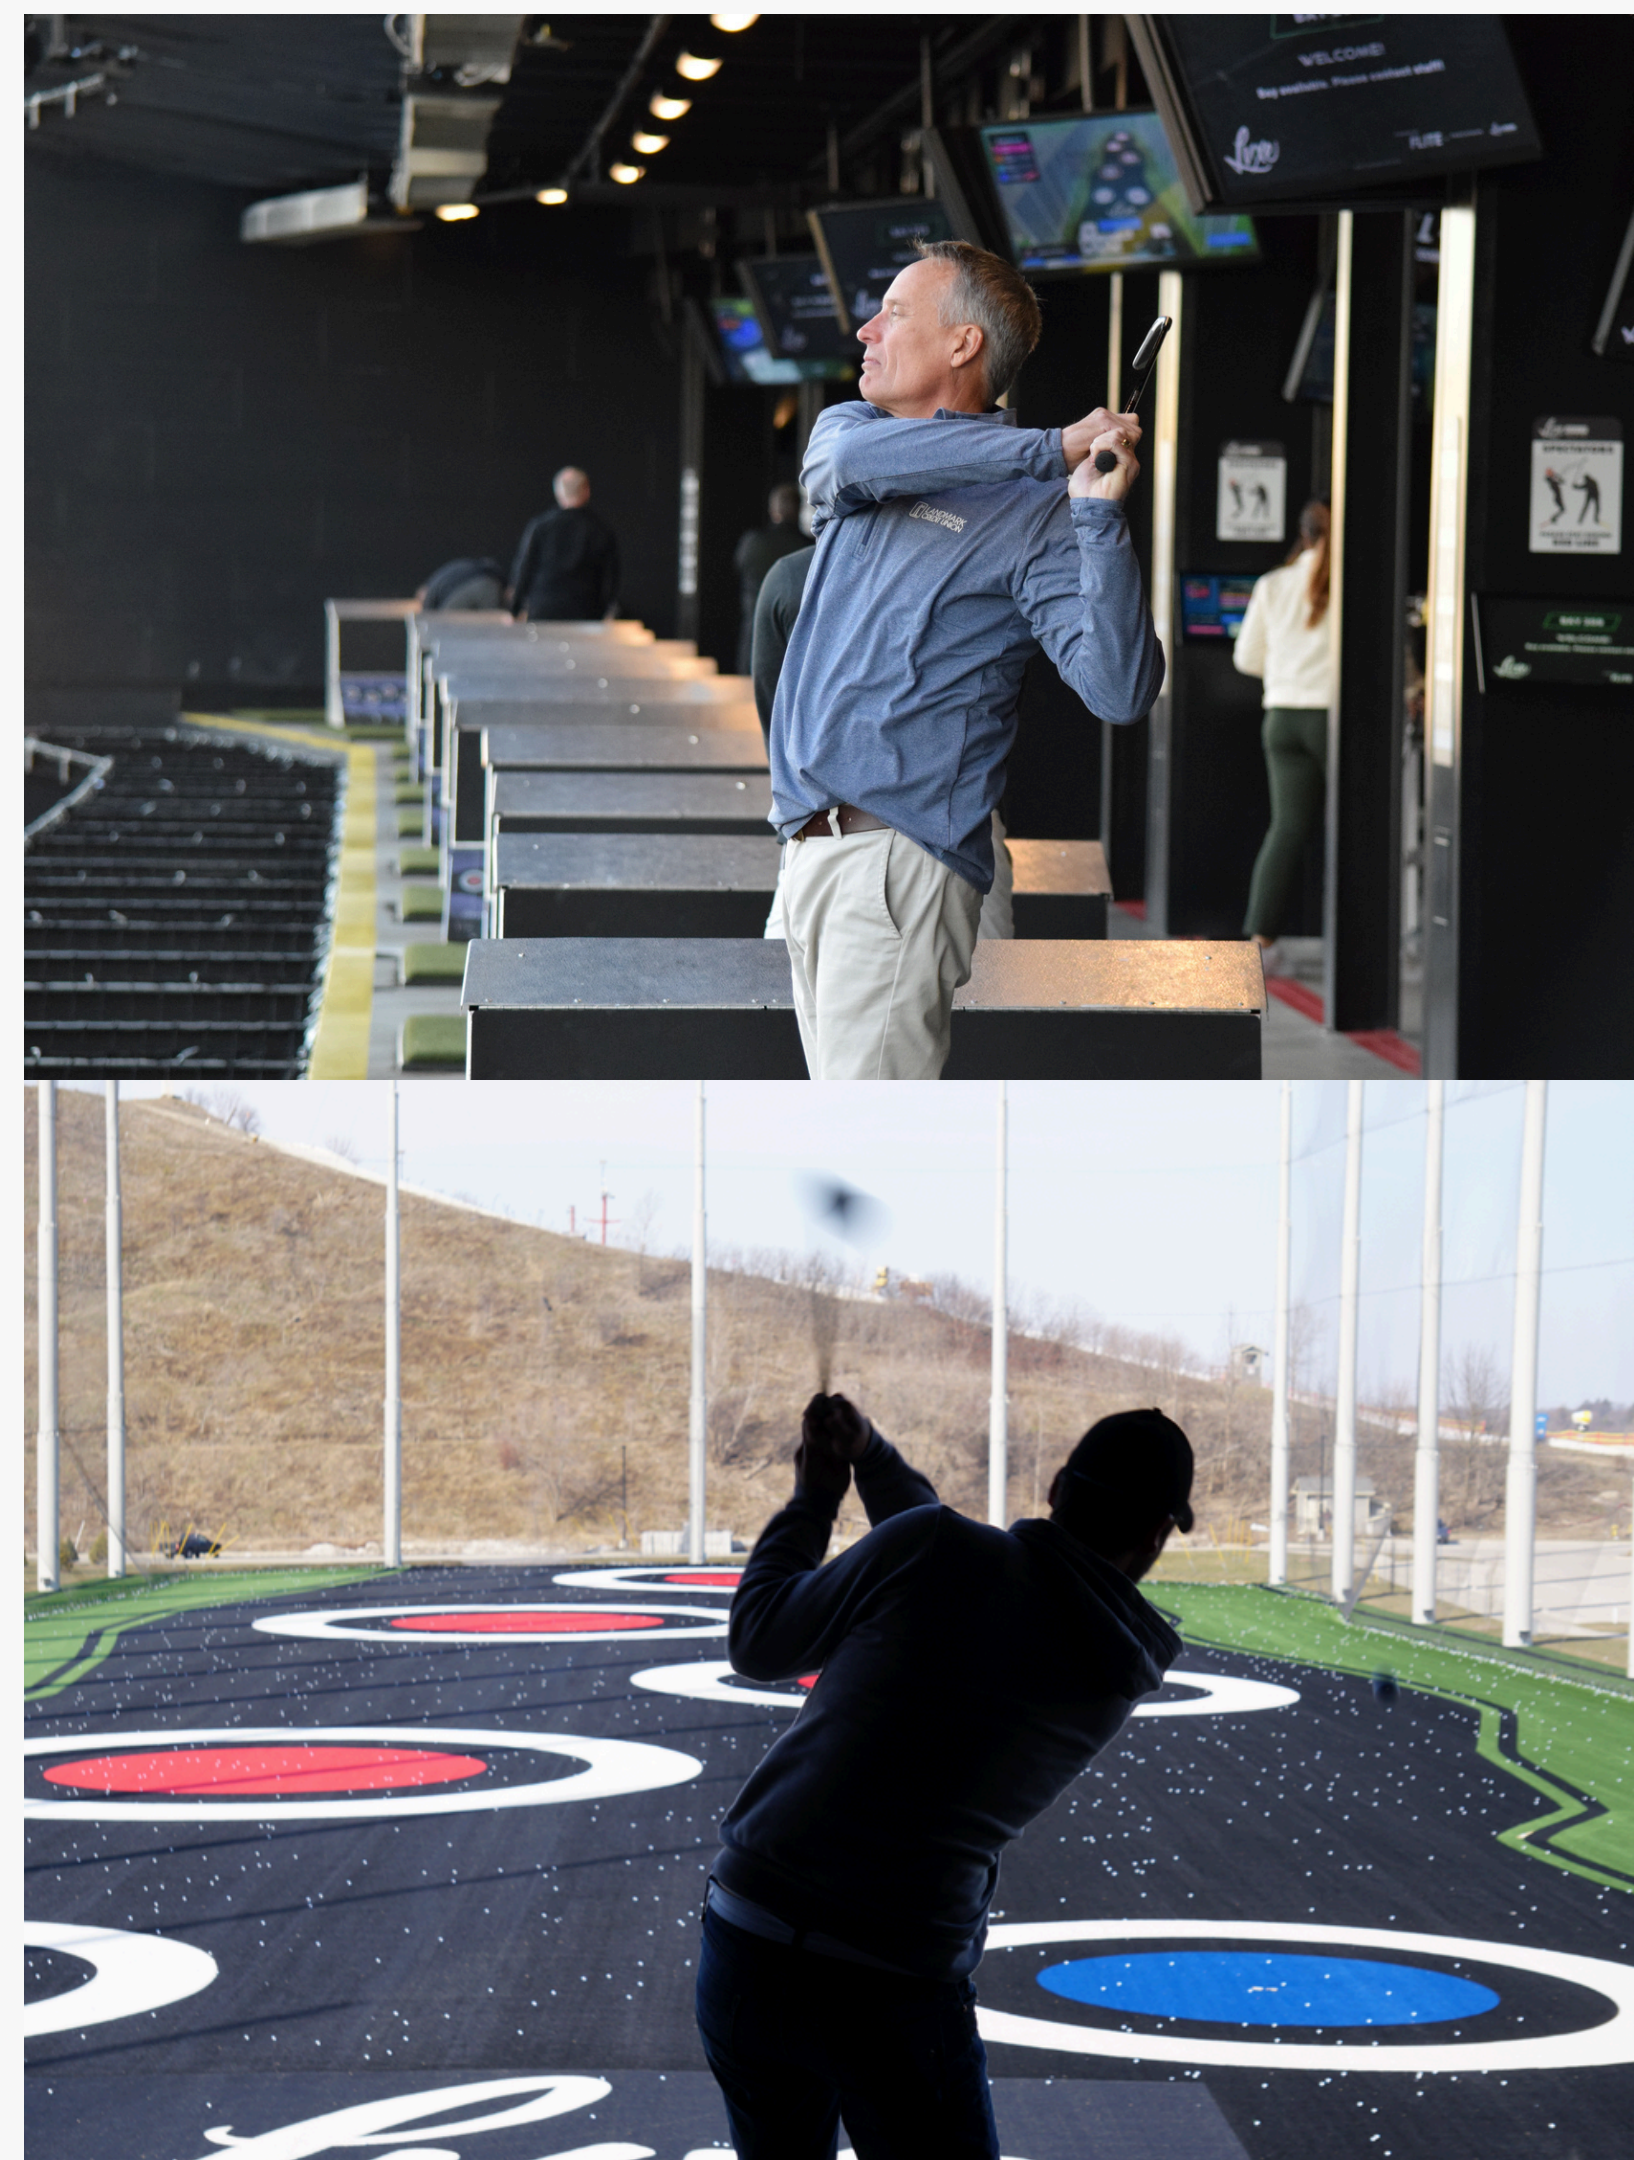

Ballpark Commons: Ballpark Commons is Franklin's premier venue for sports, entertainment, and community. Located only 15 minutes from downtown Milwaukee, Ballpark Commons Franklin spans over 300 acres. Visit [BPC](#)