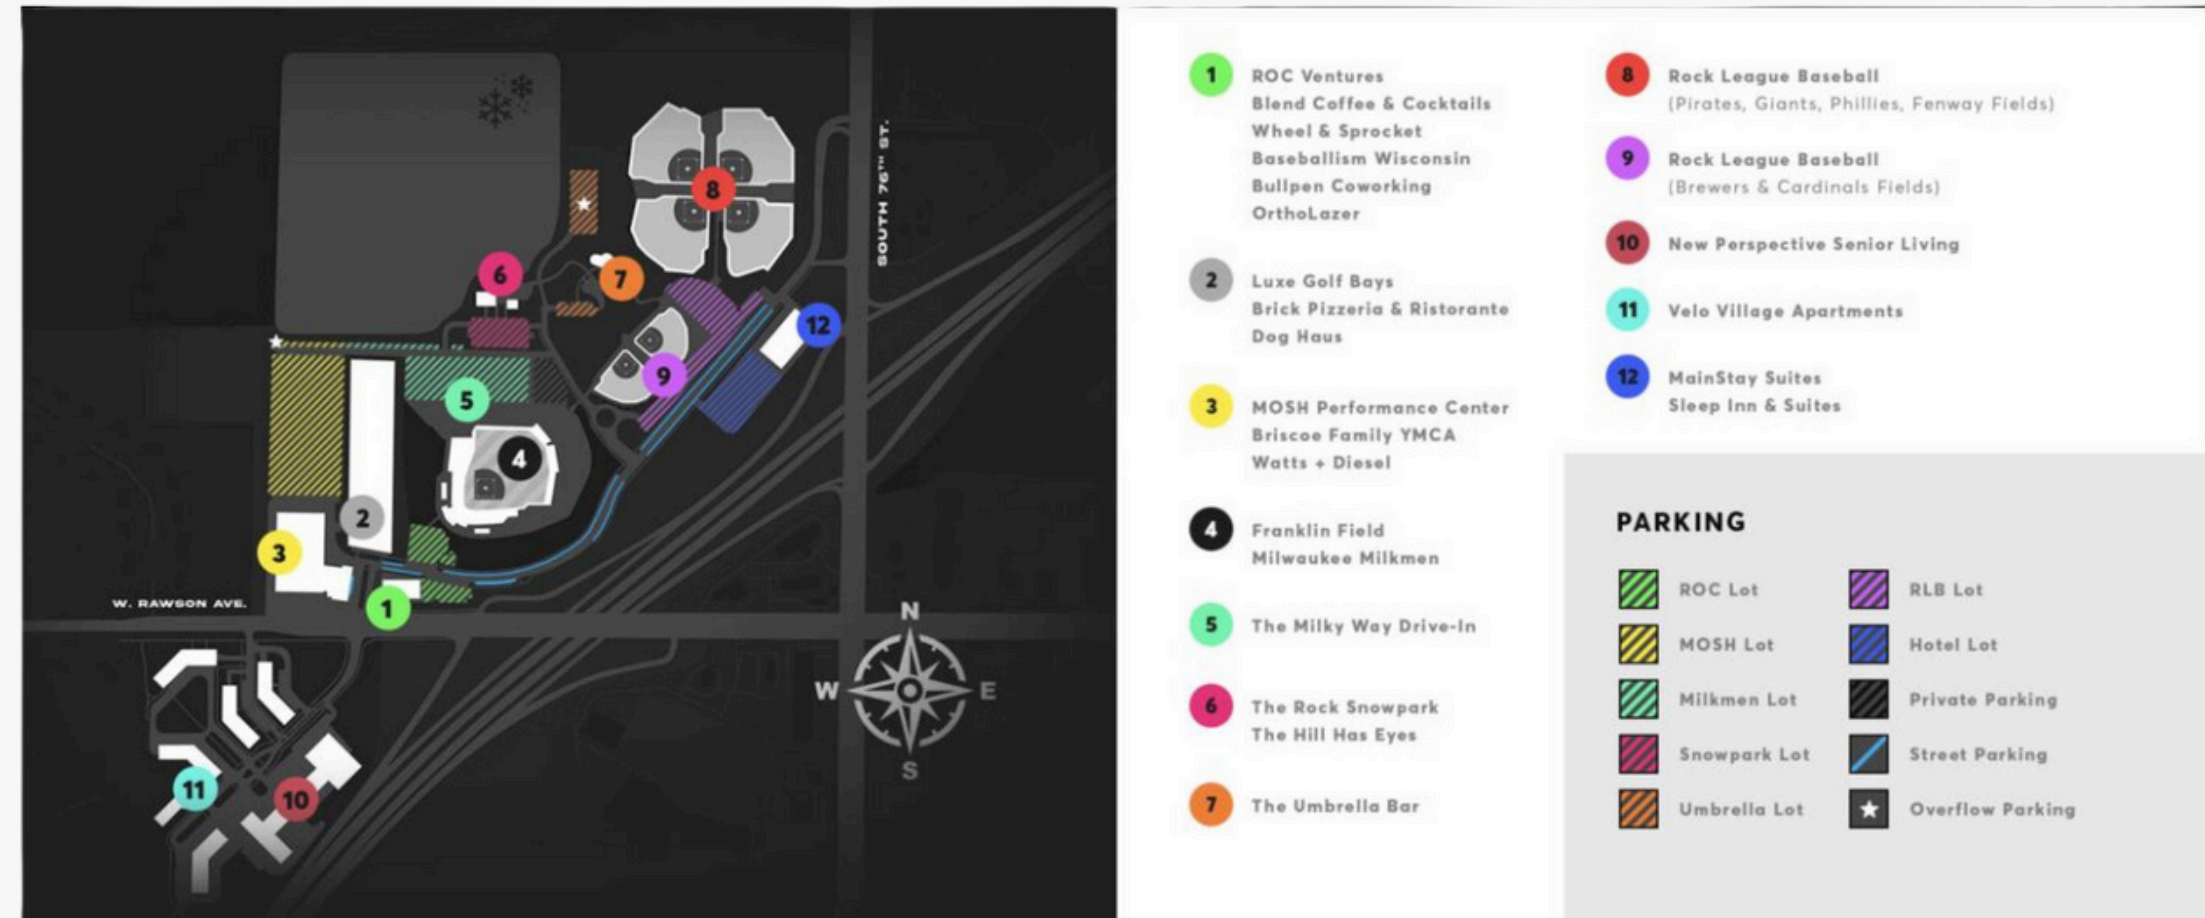

**THE MILWAUKEE
GOLF SHOW
KNOW BEFORE YOU GO**

GOLF SHOW HOURS & LOCATION

Friday, March 14th: 12PM – 5PM

Saturday, March 15th: 10AM – 5PM

Sunday, March 16th: 10AM – 3PM

Golf Show Locations: (Ballpark Commons)

MOSH Performance Center : 7095 S Ballpark Dr |

Franklin WI 53132

Luxe Golf Bays: 7065 S Ballpark Dr | Franklin WI 53132

PARKING INFORMATION

Parking: Parking is free for the Milwaukee Golf Show. Please park in the MOSH lot (yellow lot #3). If / when the MOSH lot is full, please make your way to the Milky Way Drive-In (#5) lot.

Parking is prohibited in the ROC Ventures lot (#1) – the lot next to the main office and behind Franklin Field.

Entry to the parking lot can be made from entering off Rawson or 76th street entrance. Please follow signage for the MOSH Performance Center.

Ride share drop off / pick-up is right in front of the MOSH Performance Center in the half circle.

WHEELCHAIRS / ACCESSIBILITY

The MOSH Performance Center & Luxe Golf Bays are accessible for our guest that require use of a wheelchair or walker.