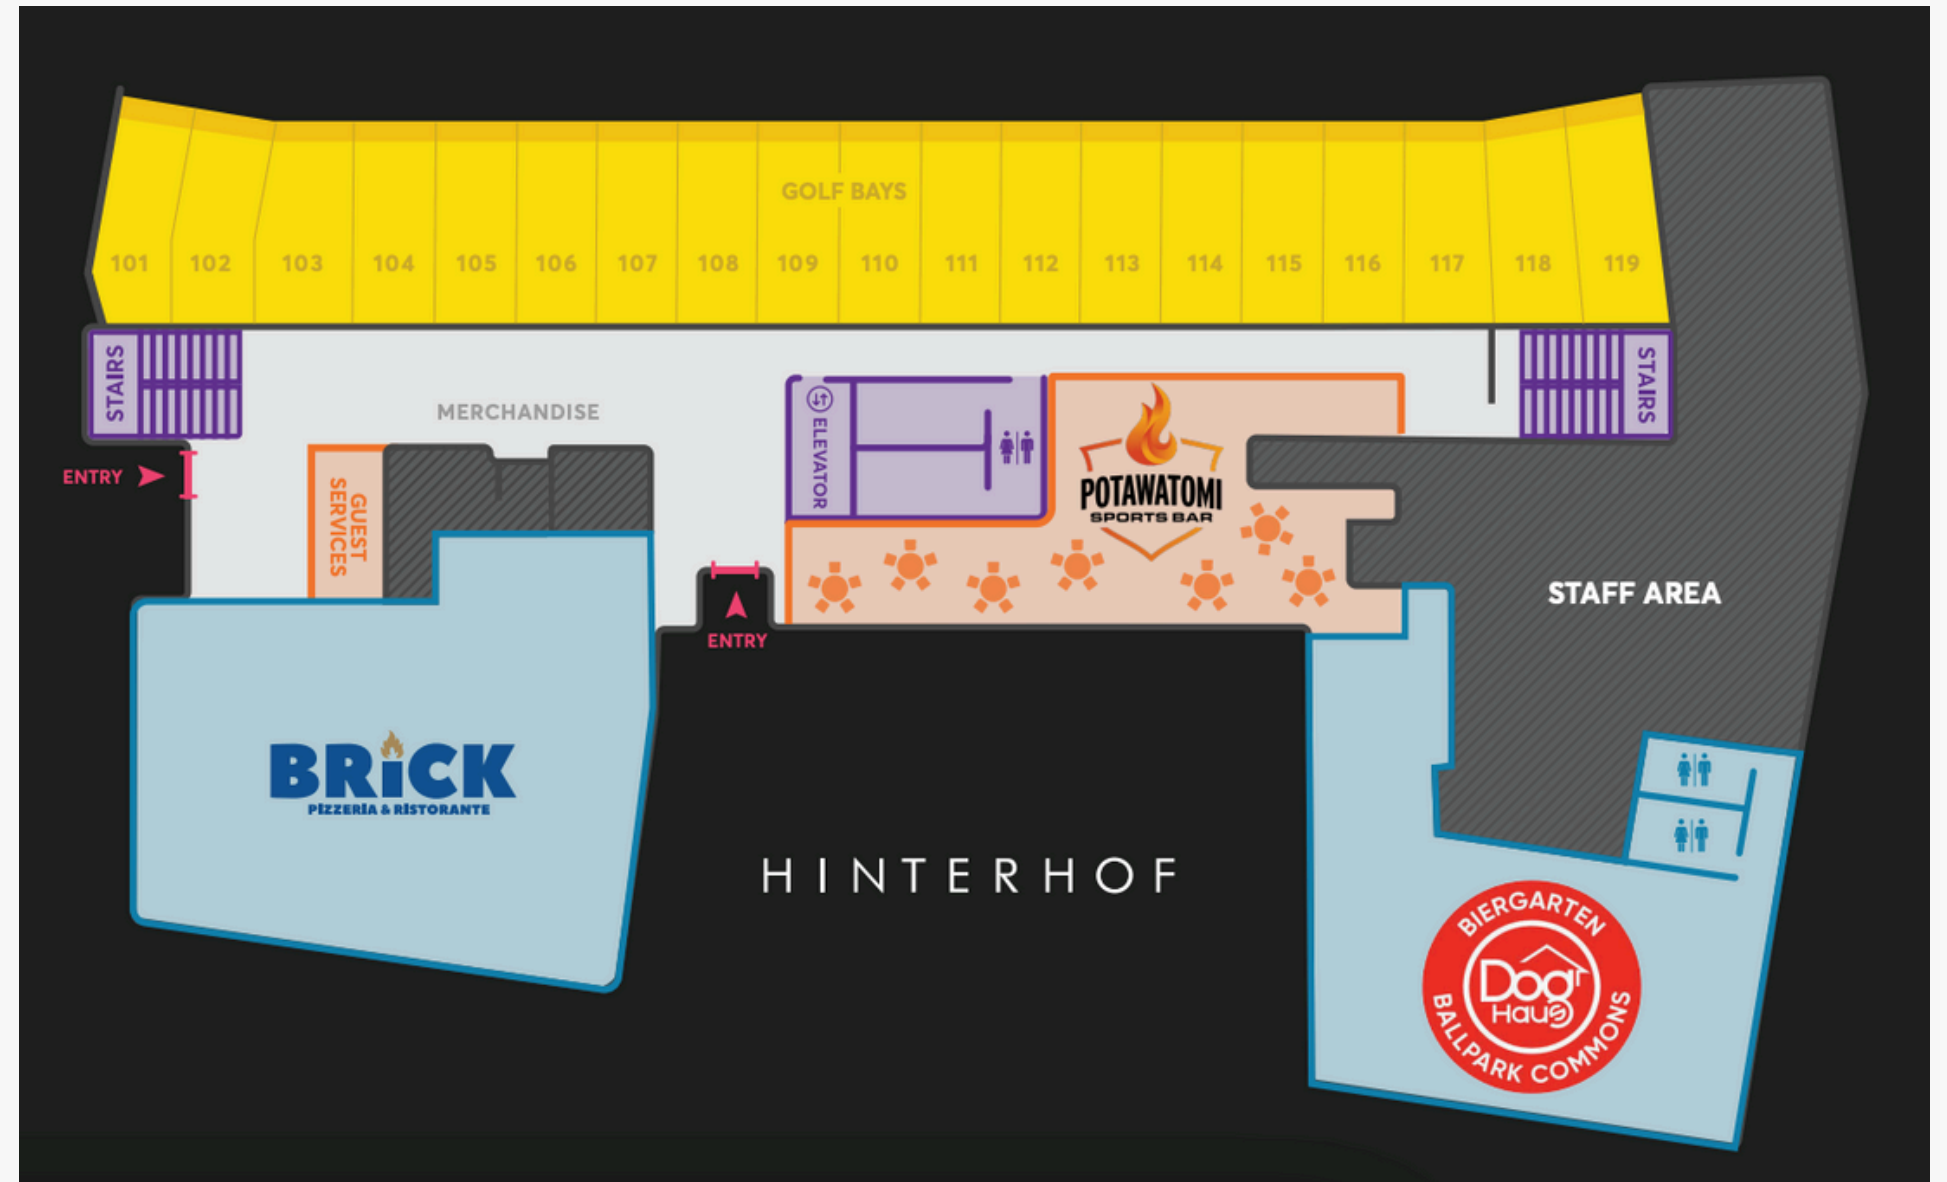

NO SMOKING

Smoking is prohibited inside the MOSH Performance Center and Luxe Golf Bays. There are designated outside smoking areas around Ballpark Commons.

FOOD & BEVERAGE

MOSH Performance Center: Snack & beverage options available

Luxe Golf Bays: Restaurant available on first floor

[Luxe Golf Bays Menu](#)

Dog Haus: Handcrafted hot dogs, sausages, burgers and chicken sandwiches [Dog Haus Menu](#)

Brick Pizzeria & Ristorante [Brick Menu](#)

Blend Coffee & Cocktails: Coffee (7AM-4PM)
Cocktails (4PM-close) Coffee & Cocktails
[Blend Coffee & Cocktails Menu](#)

VENUES

Luxe Golf Bays: Luxe Golf Bays (7065 S Ballpark Dr Franklin WI 53132) will have additional opportunities for the golf show enthusiast. Please retrieve a wrist band at check-in (MOSH Performance Center) for access to the first floor of Luxe Golf Bays.